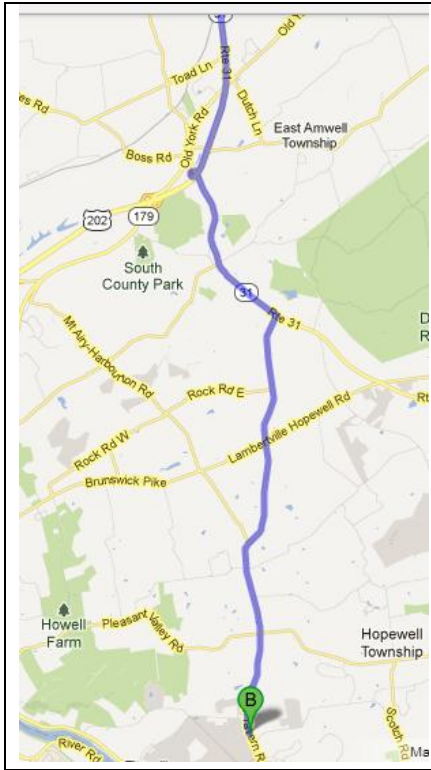

Washington Crossing Park, Titusville, NJ – 609-737-0623

1. Head west on Germantown Rd toward Fountain Rd	2.3 mi
2. Sharp right onto Paterson Hamburg Turnpike	0.6 mi
3. Slight left toward State Route 23 S/Paterson Hamburg Turnpike	0.1 mi
4. Continue straight onto State Route 23 S/Paterson Hamburg Turnpike Continue to follow State Route 23 S	5.6 mi
5. Merge onto I-287 S via the ramp to Morristown	35.2 mi
6. Take exit 17 on the left to merge onto US-202 S/US-206 S toward US-22 W/Somerville/Flemington Continue to follow US-202 S	15.0 mi
7. Slight right onto NJ-31 S/US-202 S/Rte 31 S	5.7 mi
8. Exit onto NJ-31 S/Rte 31 S toward Trenton	2.5 mi
9. Turn right onto Co Rd 579/Linvale Harbourton Rd	1.1 mi
10. Continue onto Harbourton Rocktown Rd	2.4 mi
11. Continue onto Trenton Harbourton Rd Destination will be on the right	2.2 mi